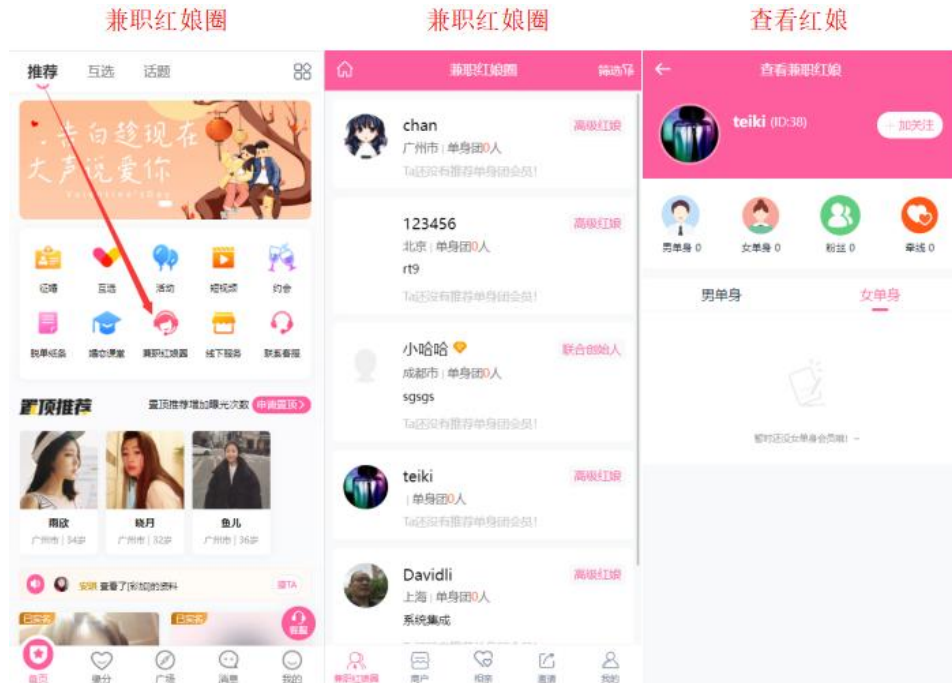

9. 兼职红娘圈

会员可以在兼职红娘圈中可以进入其他兼职红娘的主页看到其他兼职红娘的情况，查看其他兼职红娘的单身团以及粉丝数量等。